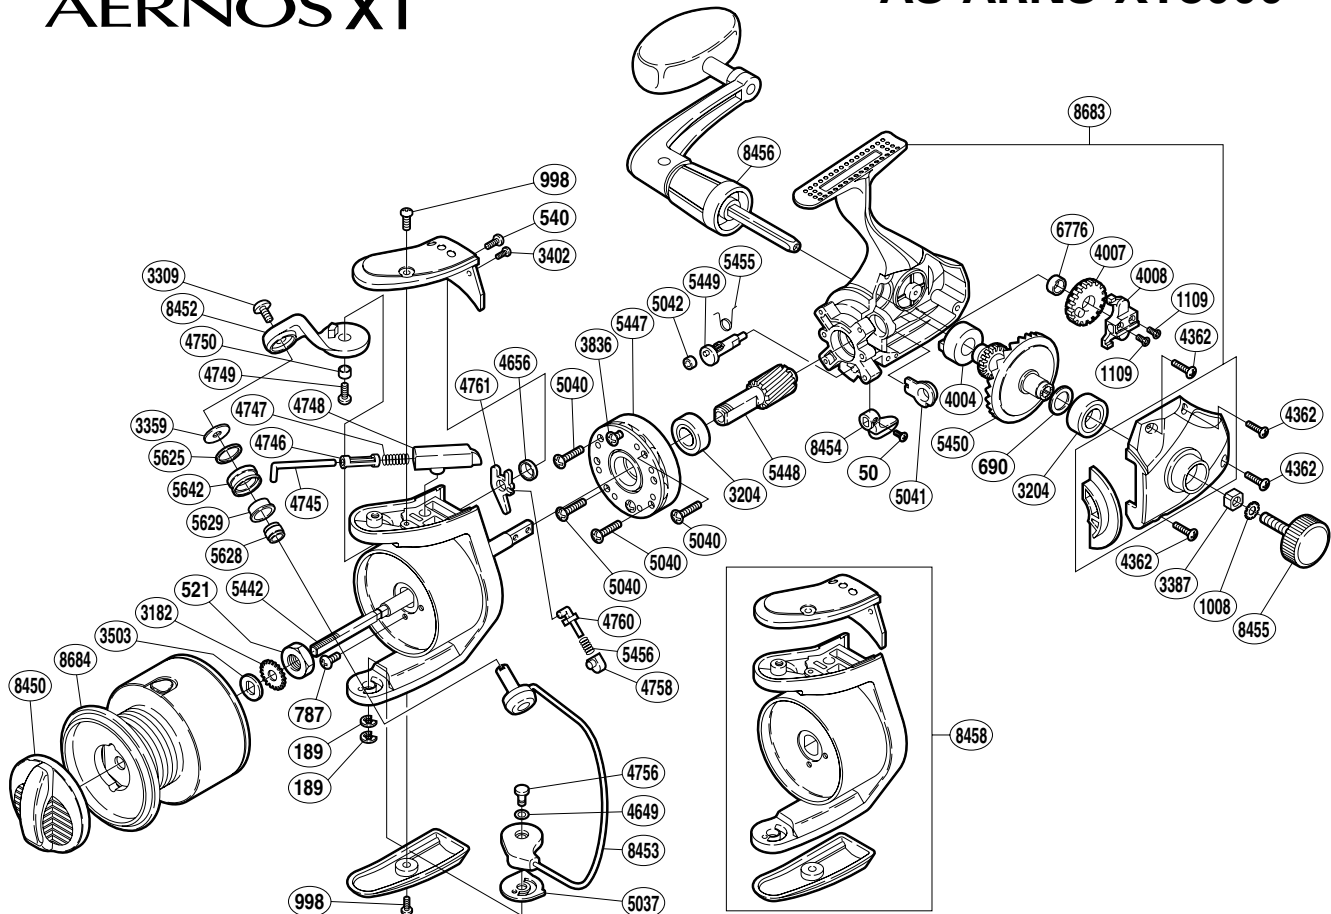

SHIMANO®

Asia AERNOS XT

AS-ARNS-XT8000

Part No.	Description	Part No.	Description	Part No.	Description
RD 0050	Anti-Reverse Lever Screw	RD 4362	Side Cover Screw	RD 5449	Anti-Reverse Cam
RD 0189	"E" Lock	RD 4649	Spacer	RD 5450	Drive Gear
RD 0521	Rotor Nut	RD 4656	Trip Lever Spacer	RD 5455	Anti-Reverse Cam Spring
RD 0540	Bail Spring Cover Screw (A)	RD 4745	Bail Spring Guide (A)	RD 5456	Lever Spring
RD 0690	Drive Gear Washer	RD 4746	Spring Guide (A) Support	RD 5625	Line Roller Spacer
RD 0787	Nut Lock Screw	RD 4747	Bail Spring	RD 5628	Line Roller Collar
RD 0998	Bail Spring Cover Screw (C)	RD 4748	Bail Spring Guide (B)	RD 5629	Line Roller Bushing
RD 1008	Handle Lock Washer	RD 4749	Bail Arm Screw	RD 5642	Line Roller
RD 1109	Slider Retainer Screw	RD 4750	Bail Arm Bushing	RD 6776	Oscillating Gear Bushing
RD 3182	Spool Support	RD 4756	Bail Hold Support Shaft	RD 8450	Drag Knob
RD 3204	Ball Bearing	RD 4758	Lever Spring Guide (B)	RD 8452	Bail Arm
RD 3309	Line Roller Screw	RD 4760	Lever Spring Guide (A)	RD 8453	Bail Assembly
RD 3359	Line Roller Washer	RD 4761	Bail Trip Lever	RD 8454	Anti-Reverse Lever
RD 3387	Handle Screw Lock	RD 5037	Bail Hold Support Spacer	RD 8455	Handle Screw Cap
RD 3402	Bail Spring Cover Screw (B)	RD 5040	Roller Clutch Screw	RD 8456	Handle Assembly
RD 3503	Spool Washer	RD 5041	Bushing	RD 8458	Rotor Assembly
RD 3836	Clutch Cover Screw	RD 5042	Anti-Reverse Cam Ring	RD 8683	Body Assembly
RD 4004	Drive Gear Bushing	RD 5442	Main Shaft	RD 8684	Spool Assembly
RD 4007	Oscillating Gear	RD 5447	Roller Clutch Assembly		
RD 4008	Oscillating Slider	RD 5448	Pinion Gear		